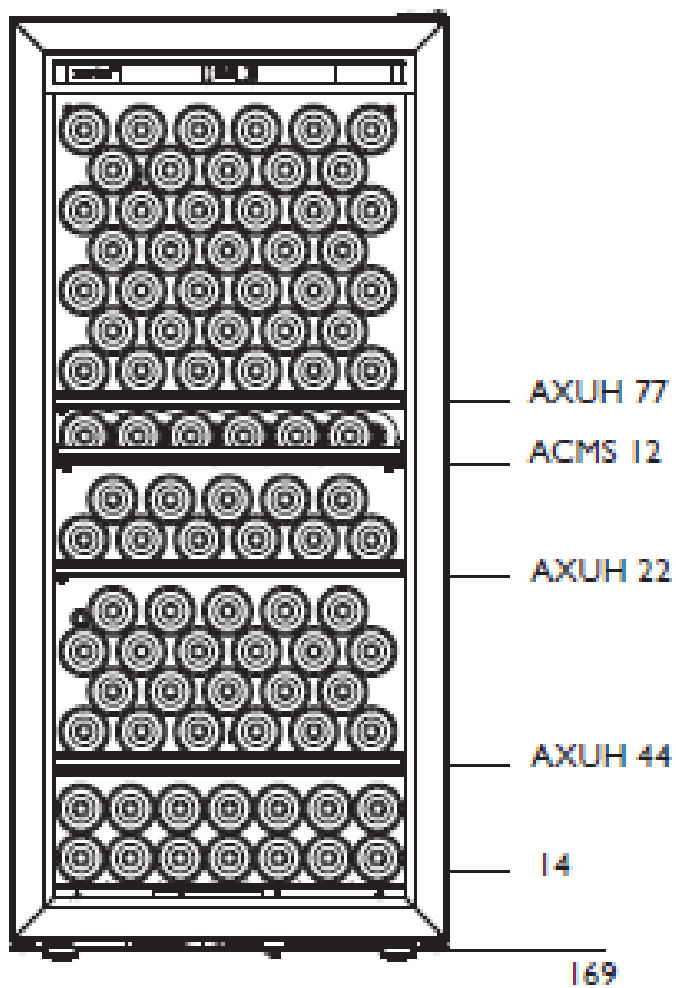

# Gamme PREMIERE / PREMIERE range

V-PREM-M  
140 bouteilles/bottles

# Gamme PREMIERE / PREMIERE range

V-PREM-M  
169 bouteilles/bottles