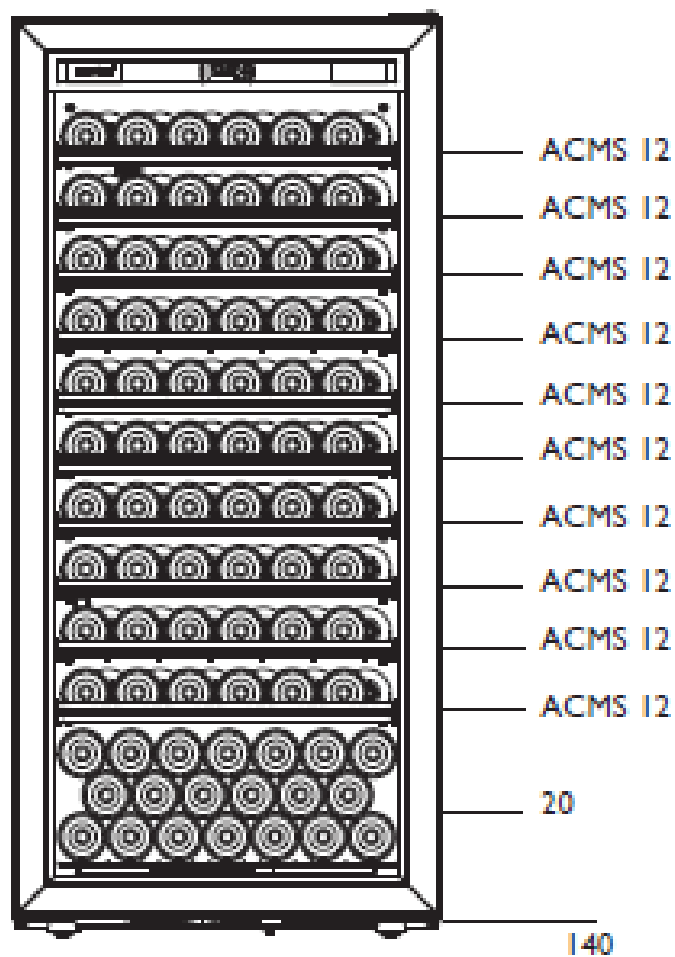

# Gamme PREMIERE / PREMIERE range

V-PREM-M  
140 bouteilles/bottles

# Gamme PREMIERE / PREMIERE range

V-PREM-M  
169 bouteilles/bottles